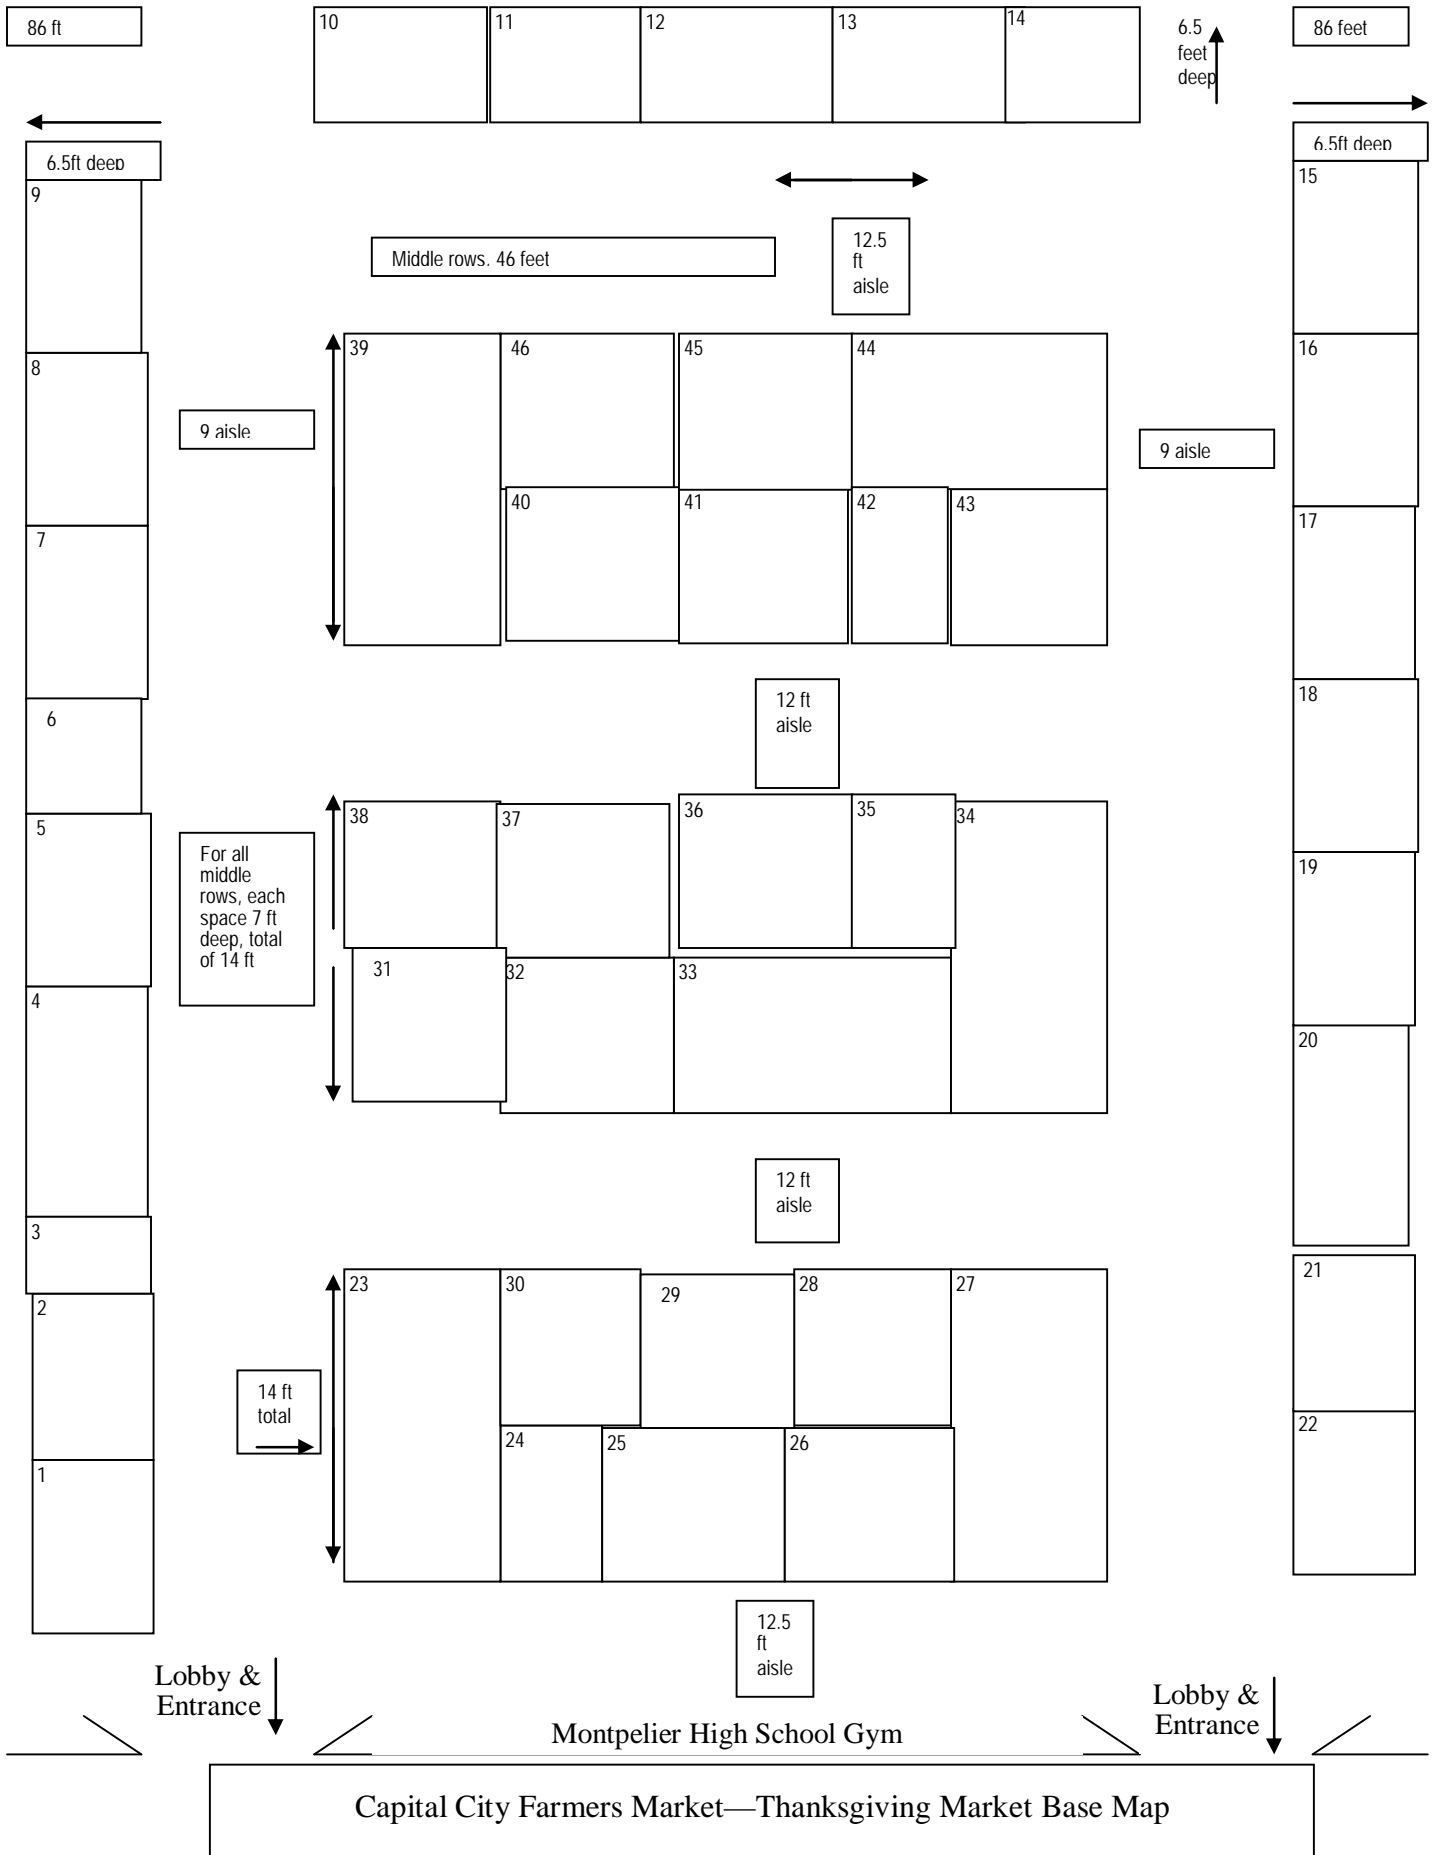

Size of vending space will be adjusted when possible to accommodate vendors' needs in the area of the market they would like to locate
 Capital City Farmers Market, PO Box 515 Montpelier, VT 05601 www.montpelierfarmersmarket.com manager@montpelierfarmersmarket.com 802-685-4360

Capital City Farmers Market—Thanksgiving Market Base Map