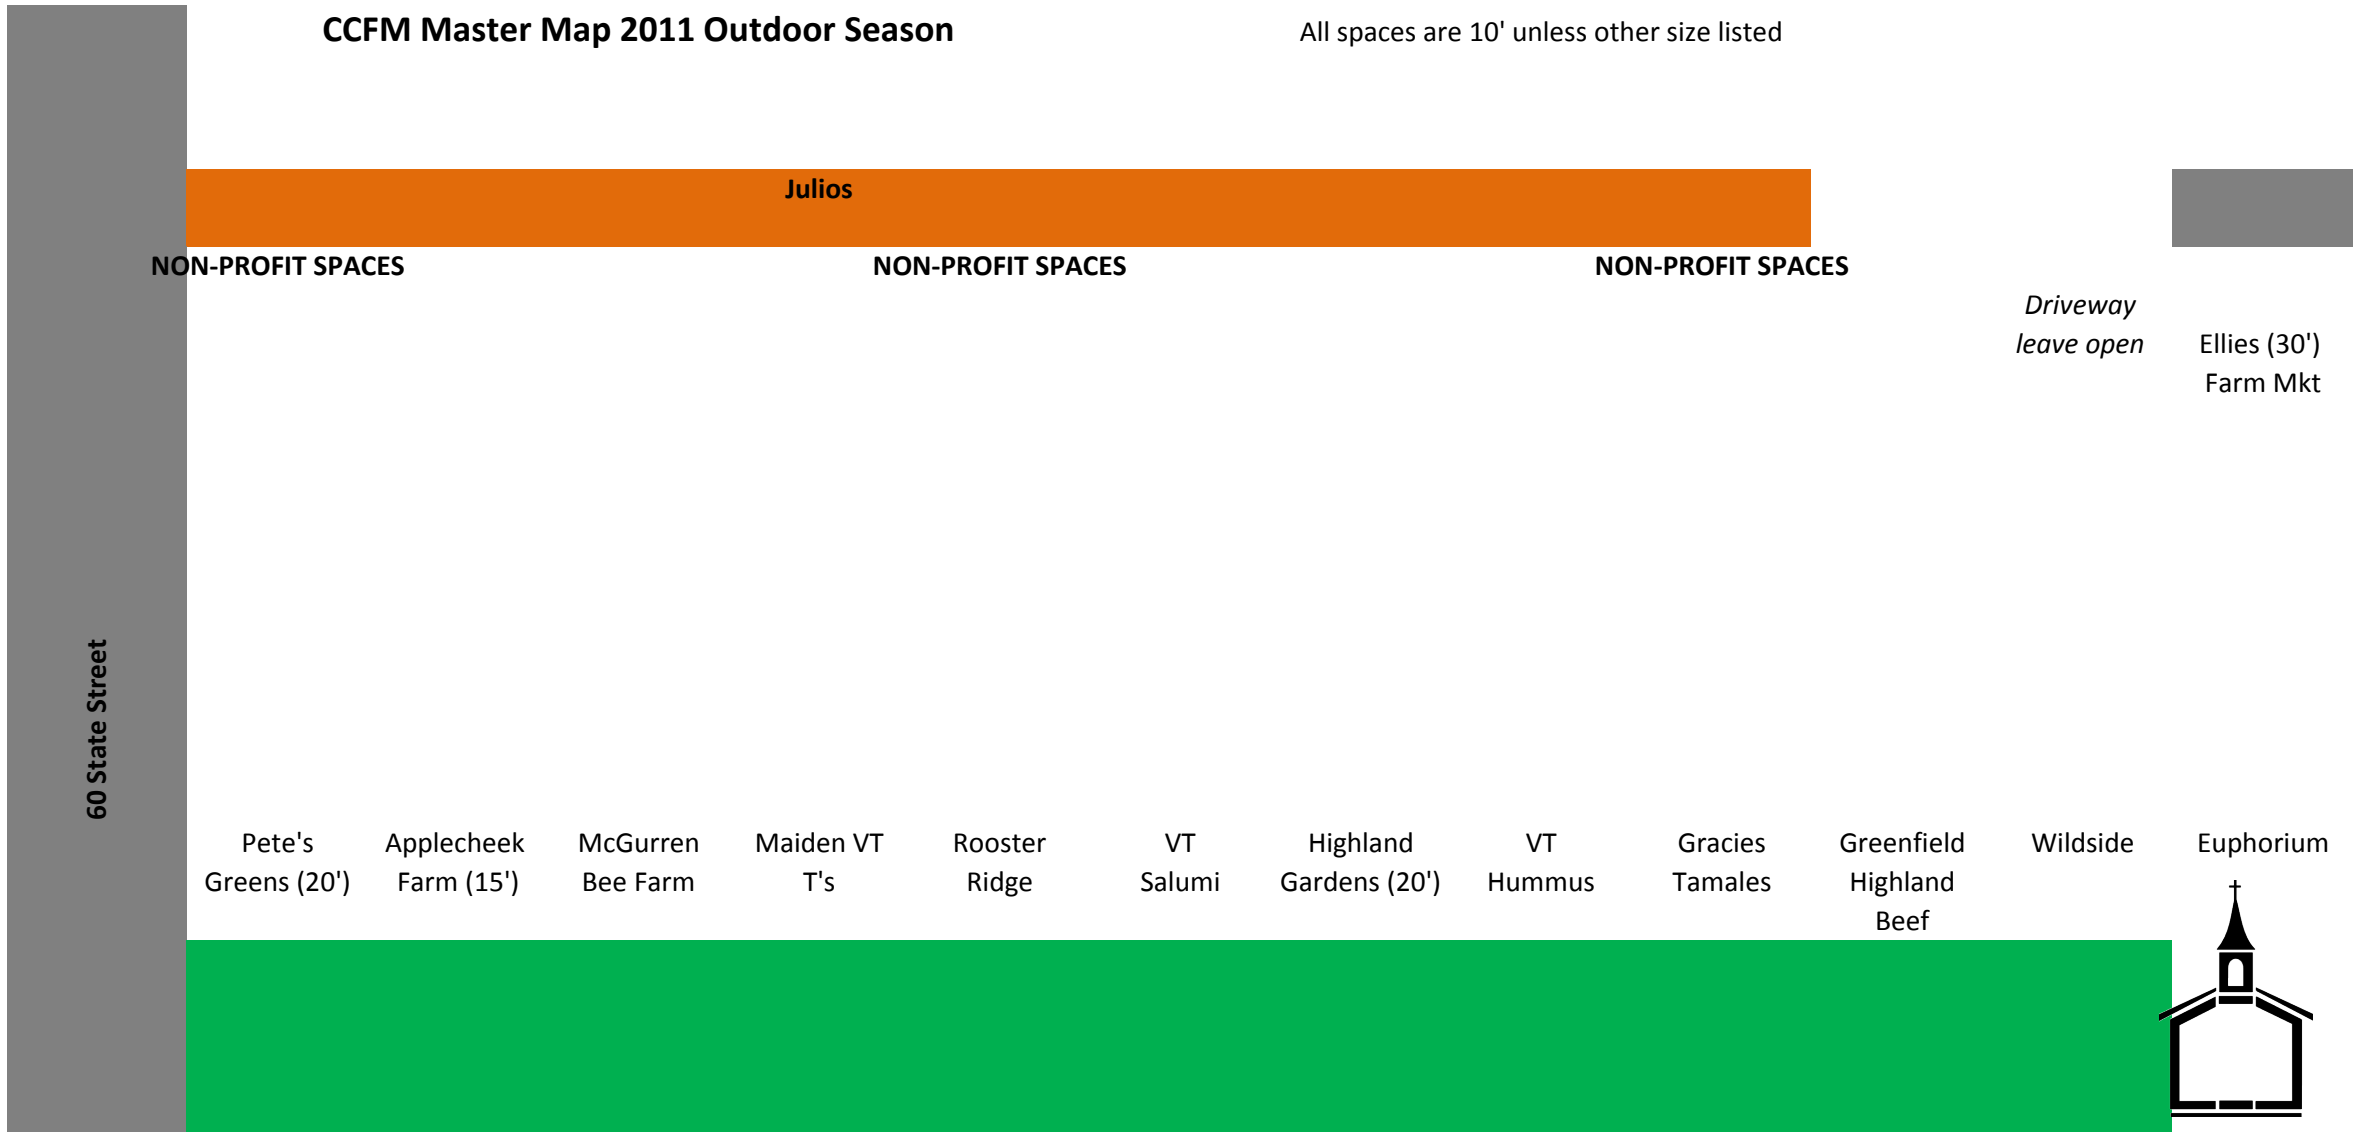

# CCFM Master Map 2011 Outdoor Season

All spaces are 10' unless other size listed

Sanders Bld

Woodbelly  
Pizza (15')

Owl Hill  
Farm

Bee Haven  
Honey

Demo  
Area

Hardwood  
Cutting  
Boards

Butterfly  
Bakery

Craft Space

Artesano

Lazy Lady  
Farm

Moonlight  
Llamas

Jing Jis

Hiledge  
Farm (20')

Fool's  
Farm (15')

Pottery  
Space

Gaylord  
Farm

Mt Mansfield  
Creamery

Mt Eden  
Farm (15')

Main St  
Mkt Garden

Red Hen  
Bakery

Green  
Reaper (20')

Screamin  
Ridge